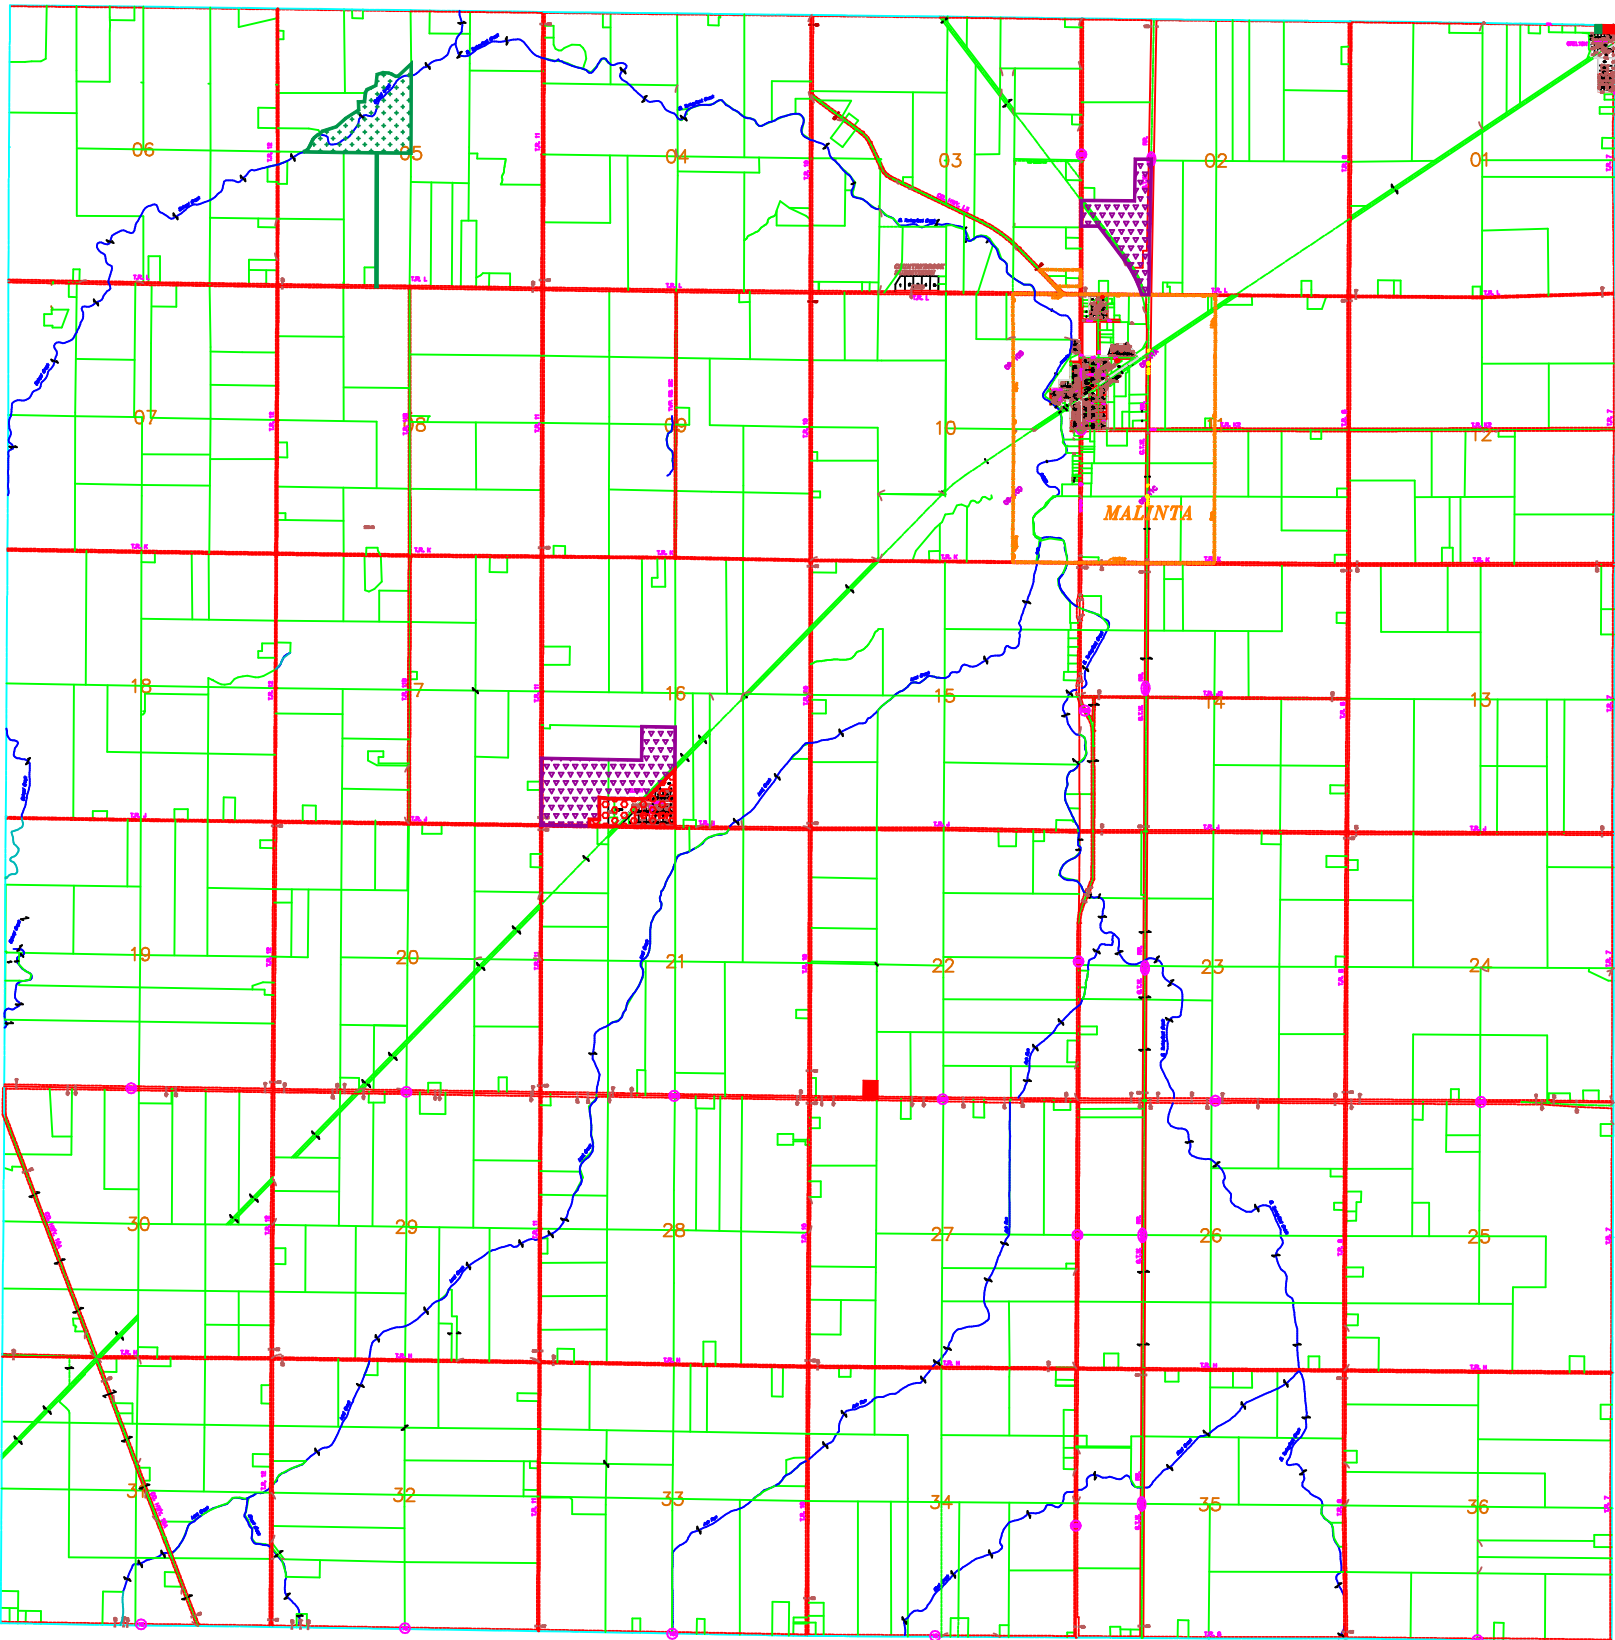

ZONING DISTRICTS MAP OF MONROE TOWNSHIP, HENRY COUNTY, OHIO

AG/RESIDENTIAL

COMMERCIAL

COMMERCIAL RECREATION

INDUSTRIAL

SCALE: 1" = 1000'