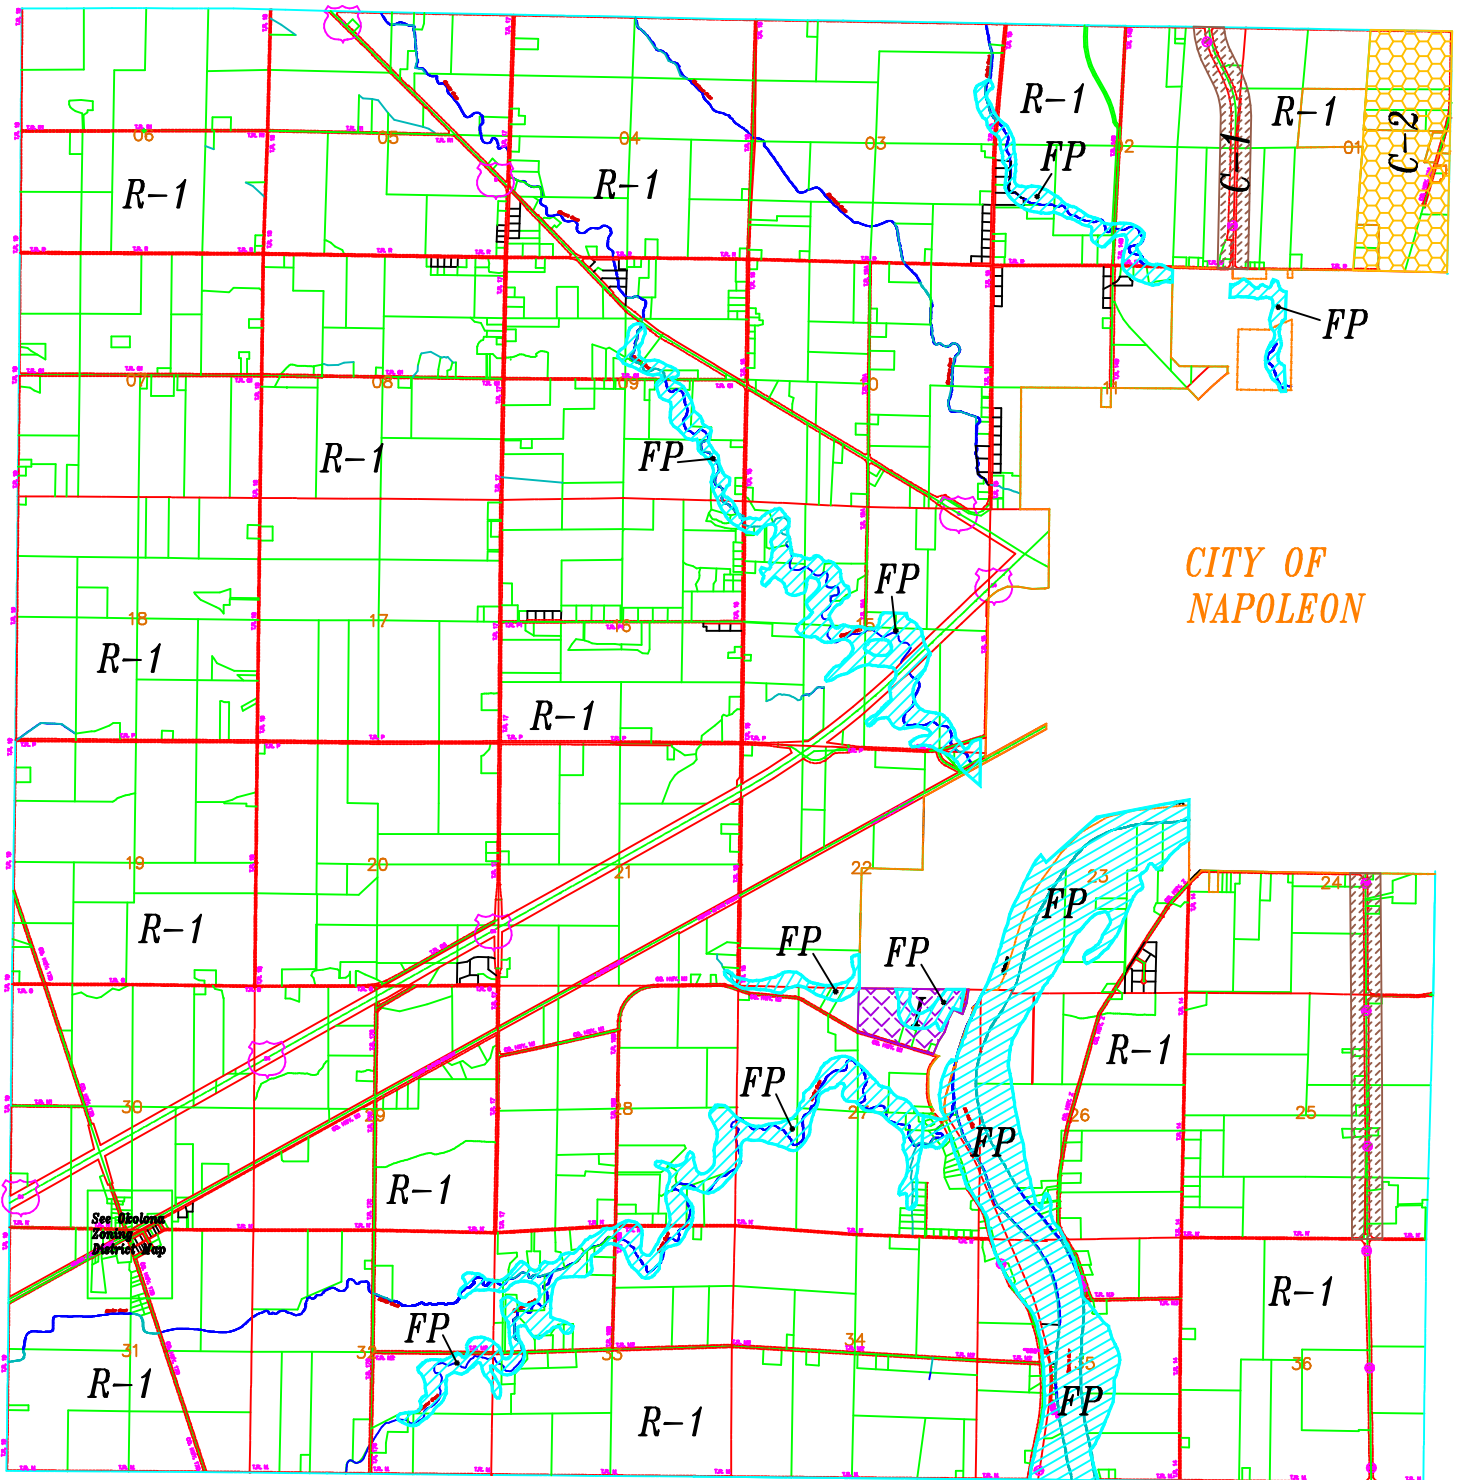

C-1: Highway Commercial District

R-1: Rural Residential District

I: Industrial District

C-2: General Commercial District

FP: Floodplain Overlay District

CITY OF NAPOLEON

ZONING DISTRICTS MAP OF NAPOLEON TOWNSHIP, HENRY COUNTY, OHIO